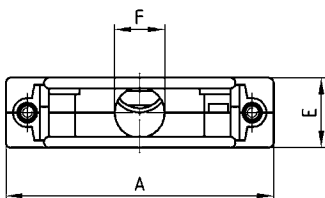

D-SUB PLASTIC HOOD

Straight cable entry – 9-50 pos. – With jack screws

RoHS compliant – CSA listed, File No.: LR 115000-1 – UL listed, File No.: E202784

DESCRIPTION

- Two-part plastic hood
- Integrated cable clamping
- Material:
 - Plastic hood grey/black: Polyamide + Glas filled, UL 94 V-0
 - Plastic hood metallized: ABS, UL 94 V-0
- Fastening:
 - 4-40 UNC jack screw
 - M3 jack screw
- Bulk or single packaged units

PRODUCT DRAWING

No. of pos.	A	B	C	D	E	Ø F
09	34.00	25.00	25.00	27.75	14.50	8.50
15	42.30	33.30	37.00	39.75	14.50	10.00
25	56.00	47.00	37.00	39.75	14.50	10.50
37	72.50	63.50	37.00	39.75	14.50	10.50
50	67.00	61.10	49.10	51.40	19.80	14.00

ORDER DATA

D-SUB PLASTIC HOOD – STRAIGHT CABLE ENTRY		
No. of pos.	Design	Part Number
09	Black housing / 4-40 UNC Jack screw	165 X 10139 X
15	Black housing / 4-40 UNC Jack screw	165 X 10149 X
25	Black housing / 4-40 UNC Jack screw	165 X 10159 X
37	Black housing / 4-40 UNC Jack screw	165 X 10169 X
50	Black housing / 4-40 UNC Jack screw	165 X 10179 X
09	Black housing / M3 Jack screw	165 X 10189 X
15	Black housing / M3 Jack screw	165 X 10199 X
25	Black housing / M3 Jack screw	165 X 10209 X
37	Black housing / M3 Jack screw	165 X 10219 X
50	Black housing / M3 Jack screw	165 X 10229 X
09	Grey housing / 4-40-UNC Jack screw	165 X 14109 X
15	Grey housing / 4-40-UNC Jack screw	165 X 14119 X
25	Grey housing / 4-40-UNC Jack screw	165 X 14129 X
37	Grey housing / 4-40-UNC Jack screw	165 X 14139 X
50	Grey housing / 4-40-UNC Jack screw	165 X 14149 X
09	Grey housing / M3 Jack screw	165 X 14159 X
15	Grey housing / M3 Jack screw	165 X 14169 X
25	Grey housing / M3 Jack screw	165 X 14179 X
37	Grey housing / M3 Jack screw	165 X 14189 X
50	Grey housing / M3 Jack screw	165 X 14199 X