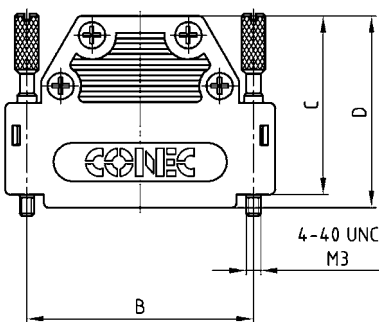

PRODUCT DRAWING

No. of pos.	A	B	C	D	E	Ø F
09	34.00	25.00	25.00	27.75	14.50	8.50
15	42.30	33.30	37.00	39.75	14.50	10.00
25	56.00	47.00	37.00	39.75	14.50	10.50
37	72.50	63.50	37.00	39.75	14.50	10.50
50	67.00	61.10	49.10	51.40	19.80	14.00