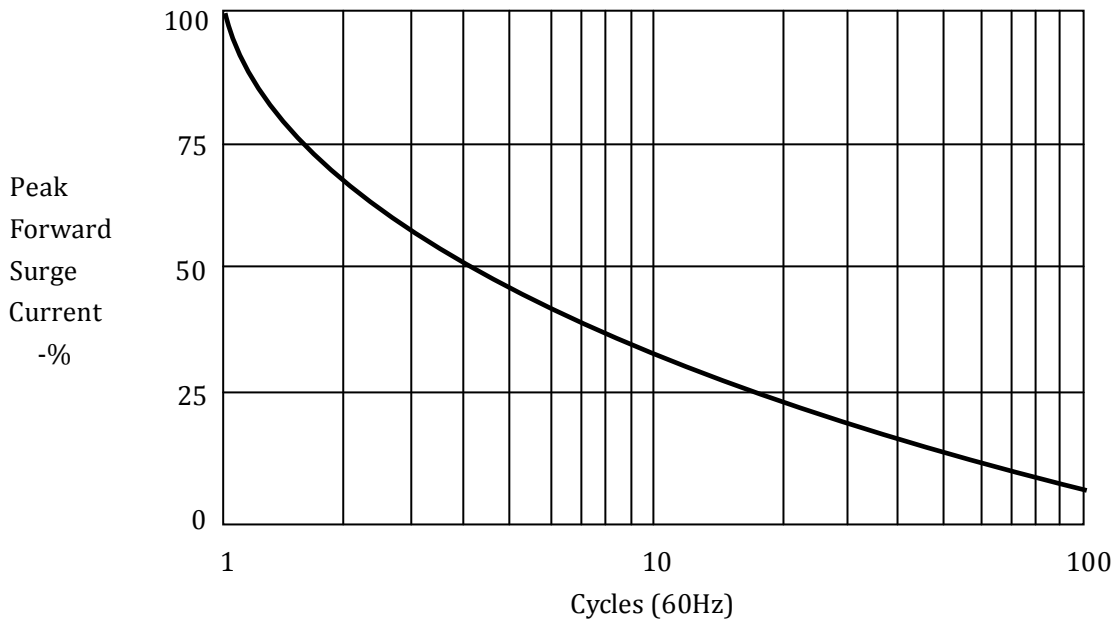

### Forward Current Derating Curves

### Non-Repetitive Surge Current

Marking	Type	Code	Cathode Mark
	HVP-12	HVP-12 HVGT	