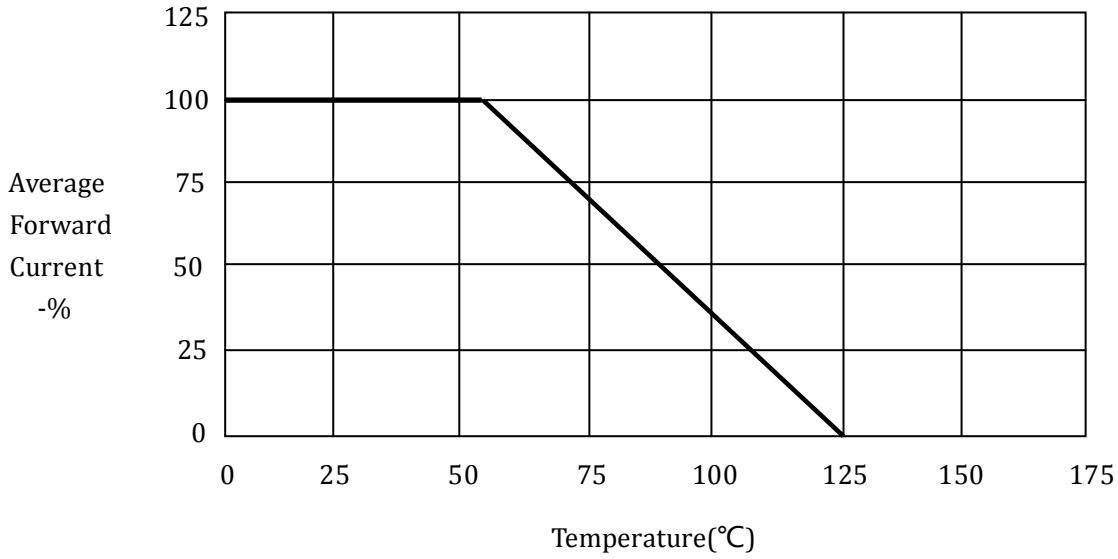

### Forward Current Derating Curves

### Non-Repetitive Surge Current

Marking	Type	Code	Cathode Mark
	HVP-12	HVP-12 HVGT	