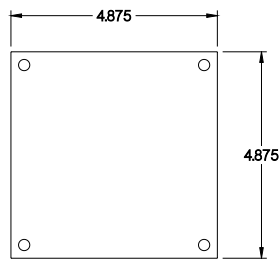

PART No. 1414N4E

for more information visit
www.hammfg.com

Data subject to change without notice

TOP VIEW

ISOMETRIC VIEW

BACK VIEW

LEFT SIDE VIEW

FRONT VIEW

RIGHT SIDE VIEW

INNER PANEL

BOTTOM VIEW