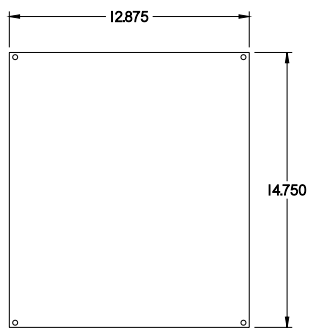

PART No. 1414N4O10

for more information visit  
[www.hammfg.com](http://www.hammfg.com)

Data subject to change without notice

TOP VIEW

ISOMETRIC VIEW

BACK VIEW

LEFT SIDE VIEW

FRONT VIEW

RIGHT SIDE VIEW

INNER PANEL

BOTTOM VIEW