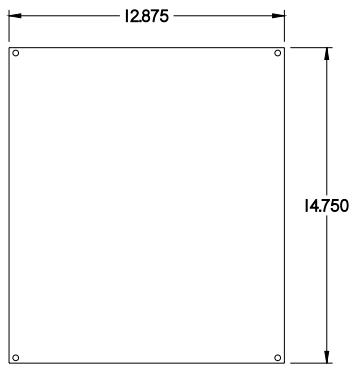

PART No. 1414N4O6

for more information visit  
[www.hammfg.com](http://www.hammfg.com)

Data subject to change without notice

TOP VIEW

ISOMETRIC VIEW

BACK VIEW

LEFT SIDE VIEW

FRONT VIEW

RIGHT SIDE VIEW

INNER PANEL

BOTTOM VIEW