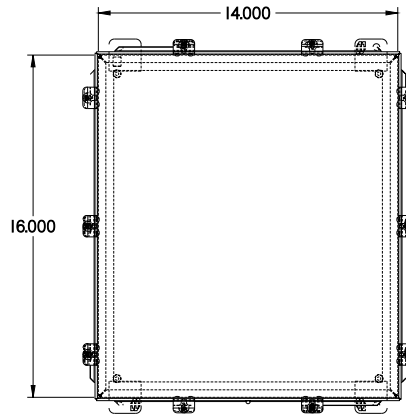

PART No. 1414N4O6

for more information visit  
[www.hammfg.com](http://www.hammfg.com)

Data subject to change without notice

TOP VIEW

ISOMETRIC VIEW

BACK VIEW

LEFT SIDE VIEW

FRONT VIEW

RIGHT SIDE VIEW

INNER PANEL

BOTTOM VIEW