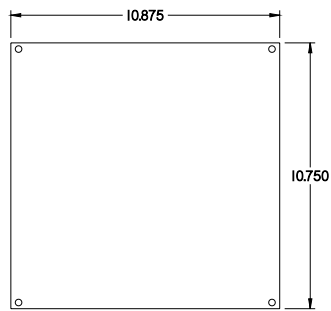

PART No. 1414N4PHL6

for more information visit
www.hammfg.com
Data subject to change without notice

TOP VIEW

ISOMETRIC VIEW

BACK VIEW

LEFT SIDE VIEW

FRONT VIEW

RIGHT SIDE VIEW

INNER PANEL

BOTTOM VIEW