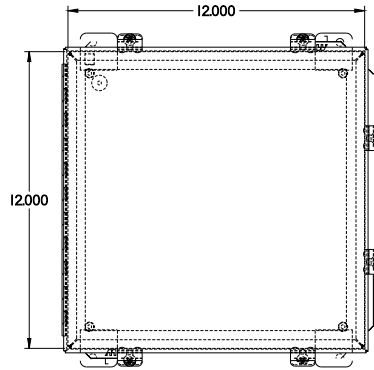

PART No. 1414N4PHL6

for more information visit
www.hammfg.com
Data subject to change without notice

TOP VIEW

ISOMETRIC VIEW

BACK VIEW

LEFT SIDE VIEW

FRONT VIEW

RIGHT SIDE VIEW

INNER PANEL

BOTTOM VIEW