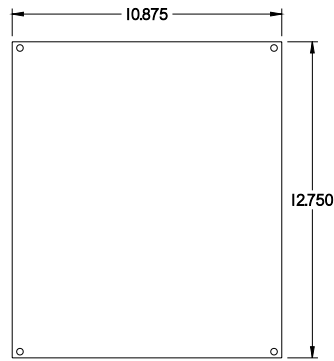

PART No. 1414N4PHM6

for more information visit
www.hammfg.com

Data subject to change without notice

TOP VIEW

ISOMETRIC VIEW

BACK VIEW

LEFT SIDE VIEW

FRONT VIEW

RIGHT SIDE VIEW

INNER PANEL

BOTTOM VIEW