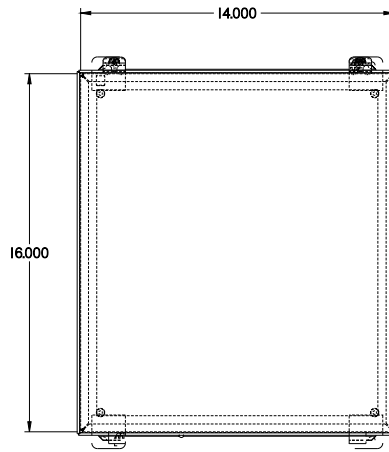

PART No. 1414O6

for more information visit
www.hammfg.com
Data subject to change without notice

TOP VIEW

ISOMETRIC VIEW

BACK VIEW

LEFT SIDE VIEW

FRONT VIEW

RIGHT SIDE VIEW

INNER PANEL

BOTTOM VIEW