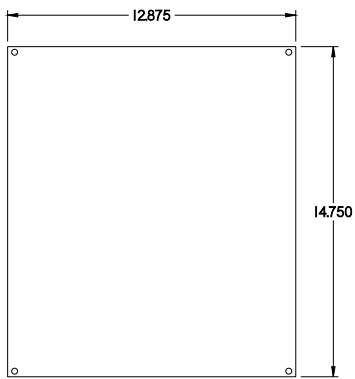

PART No. 1414O6

for more information visit
www.hammfg.com
Data subject to change without notice

TOP VIEW

ISOMETRIC VIEW

BACK VIEW

LEFT SIDE VIEW

FRONT VIEW

RIGHT SIDE VIEW

INNER PANEL

BOTTOM VIEW