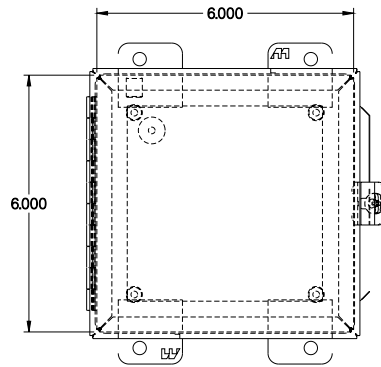

PART No. 1414PHE

for more information visit
www.hammfg.com

Data subject to change without notice

TOP VIEW

ISOMETRIC VIEW

BACK VIEW

LEFT SIDE VIEW

FRONT VIEW

RIGHT SIDE VIEW

INNER PANEL

BOTTOM VIEW