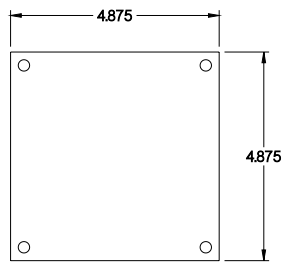

PART No. 1414PHE

for more information visit
www.hammfg.com

Data subject to change without notice

TOP VIEW

ISOMETRIC VIEW

BACK VIEW

LEFT SIDE VIEW

FRONT VIEW

RIGHT SIDE VIEW

INNER PANEL

BOTTOM VIEW