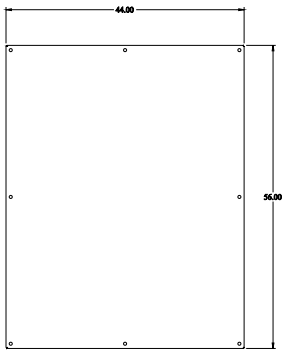

PART No. 1422B8

for more information visit
www.hammfg.com

Data subject to change without notice

Isometric drawing Not to Scale

ISOMETRIC VIEW

TOP VIEW

INNER PANEL

BACK SIDE VIEW

LEFT SIDE VIEW

FRONT VIEW

RIGHT SIDE VIEW

BOTTOM VIEW