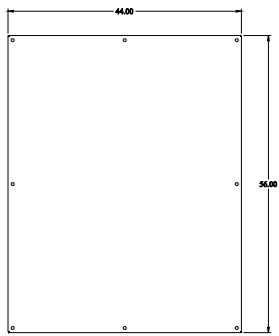

**PART No. 1422N4B10F**  
 for more information visit  
[www.hammfg.com](http://www.hammfg.com)  
 Data subject to change without notice  
 Isometric drawing Not to Scale

INNER PANEL

BACK VIEW

SIDE VIEW

TOP VIEW

FRONT VIEW

SIDE VIEW

BOTTOM VIEW

ISOMETRIC VIEW