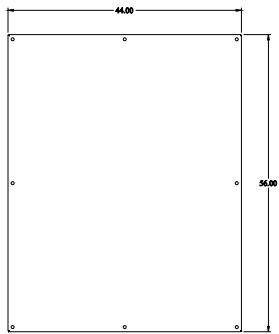

 **PART No. 1422N4S16B12F**
for more information visit
www.hammfg.com
Data subject to change without notice
Isometric drawing Not to Scale

INNER PANEL

BACK VIEW

SIDE VIEW

TOP VIEW

FRONT VIEW

SIDE VIEW

BOTTOM VIEW

ISOMETRIC VIEW