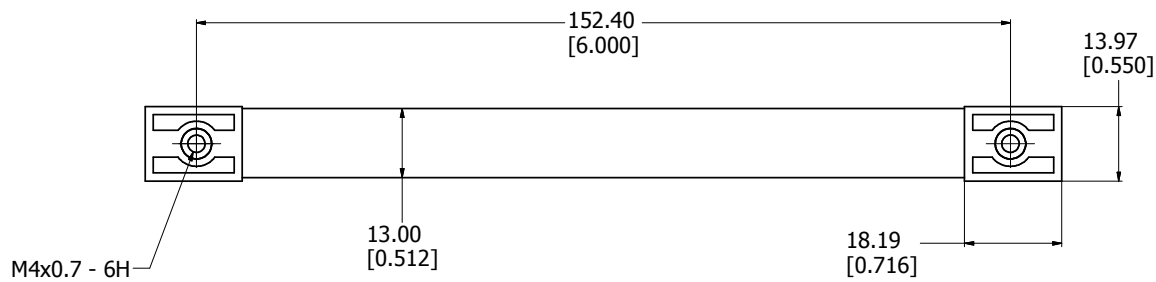

SIDE VIEW

EXPLODED HANDLE ASSEMBLY

BOTTOM VIEW

1427WBC,BB,GC		
Part #	Plastic End Post	Aluminum Bar Handle
1427WBC	Black	Clear
1427WBB	Black	Black
1427WGC	Grey	Clear
Hardware		
2 Screws - Countersink M4 x 10		
2 Washers		
**note handle sold singly		