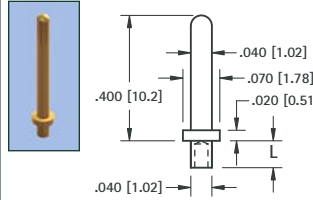

.031 (.79) PIN - SOLDER MOUNT

GOLD CAT. NO.	TIN CAT. NO.	Mtg. Hole Dia.
1352-1	1353-1	.043 (1.09)

.032 (.81) PIN - SWAGE MOUNT

GOLD CAT. NO.	TIN CAT. NO.	L Length	Mtg. Hole Dia.
1354-1	1355-1	.051 (1.3)	.052 (1.32)
1354-2	1355-2	.082 (2.1)	(1.32)

.035 (.90) PIN - SWAGE MOUNT

GOLD CAT. NO.	TIN CAT. NO.	Mtg. Hole Dia.
1380-1	1381-1	.062 (1.57)

.040 (1.0) PIN - SWAGE MOUNT

GOLD CAT. NO.	TIN CAT. NO.	L Length	Mtg. Hole Dia.
1356-1	1357-1	.051 (1.3)	.076 (1.93)
1356-2	1357-2	.082 (2.1)	
1356-3	1357-3	.113 (2.9)	

.040 (1.0) PIN - SWAGE MOUNT

GOLD CAT. NO.	TIN CAT. NO.	L Length	Mtg. Hole Dia.
1358-1	1359-1	.051 (1.3)	.043 (1.09)
1358-2	1359-2	.082 (2.1)	

.040 (1.0) PIN - SWAGE MOUNT

GOLD CAT. NO.	TIN CAT. NO.	L Length	Mtg. Hole Dia.
1405-1	1425-1	.051 (1.3)	.043 (1.09)
1405-2	1425-2	.082 (2.1)	
1405-3	1425-3	.113 (2.9)	

.040 (1.0) PIN - SWAGE MOUNT

GOLD CAT. NO.	TIN CAT. NO.	Mtg. Hole Dia.
1402-3	1422-3	.062 (1.57)

.040 (1.0) KAY PIN - PRESS-FIT

MATERIAL:
Solid Nickel Silver
CAT. NO. 1218
Mtg. Hole
.043 (1.09) Dia.

.040 (1.0) HOLLOW PIN - SWAGE MOUNT