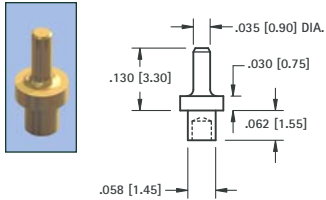

MICRO PINS

.025 (.64) PIN - SWAGE MOUNT

GOLD CAT. NO.	TIN CAT. NO.	Mtg. Hole Dia.
1370-2	1371-2	.052 (1.32)

.030 (.76) PIN - SWAGE MOUNT

GOLD CAT. NO.	TIN CAT. NO.	L Length	Mtg. Hole Dia.
1374-1	1375-1	.051 (1.3)	.067 (1.70)
1374-2	1375-2	.082 (2.1)	
1374-3	1375-3	.113 (2.9)	

.031 (.79) PIN - SOLDER MOUNT

GOLD CAT. NO.	TIN CAT. NO.	Mtg. Hole Dia.
1352-1	1353-1	.043 (1.09)

.032 (.81) PIN - SWAGE MOUNT

GOLD CAT. NO.	TIN CAT. NO.	L Length	Mtg. Hole Dia.
1354-1	1355-1	.051 (1.3)	.052 (1.32)
1354-2	1355-2	.082 (2.1)	(1.32)

.035 (.90) PIN - SWAGE MOUNT

GOLD CAT. NO.	TIN CAT. NO.	Mtg. Hole Dia.
1380-1	1381-1	.062 (1.57)

.040 (1.0) PIN - SWAGE MOUNT

GOLD CAT. NO.	TIN CAT. NO.	L Length	Mtg. Hole Dia.
1356-1	1357-1	.051 (1.3)	.076 (1.93)
1356-2	1357-2	.082 (2.1)	
1356-3	1357-3	.113 (2.9)	

.040 (1.0) PIN - SWAGE MOUNT

GOLD CAT. NO.	TIN CAT. NO.	L Length	Mtg. Hole Dia.
1358-1	1359-1	.051 (1.3)	.043 (1.09)
1358-2	1359-2	.082 (2.1)	

.040 (1.0) PIN - SWAGE MOUNT

GOLD CAT. NO.	TIN CAT. NO.	L Length	Mtg. Hole Dia.
1405-1	1425-1	.051 (1.3)	.043 (1.09)
1405-2	1425-2	.082 (2.1)	
1405-3	1425-3	.113 (2.9)	