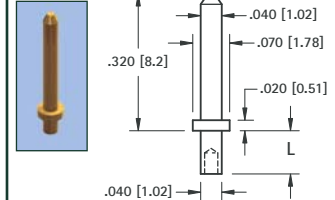

.031 (.79) PIN - SOLDER MOUNT

GOLD CAT. NO.	TIN CAT. NO.	Mtg. Hole Dia.
1352-1	1353-1	.043 (1.09)

.032 (.81) PIN - SWAGE MOUNT

GOLD CAT. NO.	TIN CAT. NO.	L Length	Mtg. Hole Dia.
1354-1	1355-1	.051 (1.3)	.052 (1.32)
1354-2	1355-2	.082 (2.1)	(1.32)

.035 (.90) PIN - SWAGE MOUNT

GOLD CAT. NO.	TIN CAT. NO.	Mtg. Hole Dia.
1380-1	1381-1	.062 (1.57)

.040 (1.0) PIN - SWAGE MOUNT

GOLD CAT. NO.	TIN CAT. NO.	L Length	Mtg. Hole Dia.
1356-1	1357-1	.051 (1.3)	.076 (1.93)
1356-2	1357-2	.082 (2.1)	
1356-3	1357-3	.113 (2.9)	

.040 (1.0) PIN - SWAGE MOUNT

GOLD CAT. NO.	TIN CAT. NO.	L Length	Mtg. Hole Dia.
1358-1	1359-1	.051 (1.3)	.043 (1.09)
1358-2	1359-2	.082 (2.1)	

.040 (1.0) PIN - SWAGE MOUNT

GOLD CAT. NO.	TIN CAT. NO.	L Length	Mtg. Hole Dia.
1405-1	1425-1	.051 (1.3)	.043 (1.09)
1405-2	1425-2	.082 (2.1)	
1405-3	1425-3	.113 (2.9)	

.040 (1.0) PIN - SWAGE MOUNT

GOLD CAT. NO.	TIN CAT. NO.	Mtg. Hole Dia.
1402-3	1422-3	.062 (1.57)

.040 (1.0) KAY PIN - PRESS-FIT

MATERIAL:
Solid Nickel Silver
CAT. NO. 1218
Mtg. Hole
.043 (1.09) Dia.

.040 (1.0) HOLLOW PIN - SWAGE MOUNT