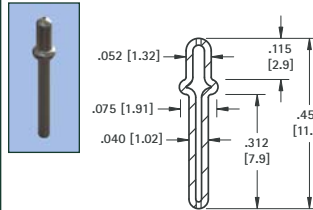

.040 (1.0) PIN - SWAGE MOUNT

GOLD CAT. NO.	TIN CAT. NO.	L Length	Mtg. Hole Dia.
1358-1	1359-1	.051 (1.3)	.043 (1.09)
1358-2	1359-2	.082 (2.1)	

.040 (1.0) PIN - SWAGE MOUNT

GOLD CAT. NO.	TIN CAT. NO.	L Length	Mtg. Hole Dia.
1405-1	1425-1	.051 (1.3)	.043 (1.09)
1405-2	1425-2	.082 (2.1)	
1405-3	1425-3	.113 (2.9)	

.040 (1.0) PIN - SWAGE MOUNT

GOLD CAT. NO.	TIN CAT. NO.	Mtg. Hole Dia.
1402-3	1422-3	.062 (1.57)

.040 (1.0) KAY PIN - PRESS-FIT

MATERIAL:
Solid Nickel Silver
CAT. NO. 1218
Mtg. Hole
.043 (1.09) Dia.

.040 (1.0) HOLLOW PIN - SWAGE MOUNT

TIN CAT. NO.	Mtg. Hole Dia.
1219	.059 (1.50)

.050 (1.3) PIN - SWAGE MOUNT

GOLD CAT. NO.	TIN CAT. NO.	Mtg. Hole Dia.
1360-2	1361-2	.064 (1.63)

.063 (1.6) PIN - SWAGE MOUNT

GOLD CAT. NO.	TIN CAT. NO.	Mtg. Hole Dia.
1362-2	1363-2	.067 (1.70)

.080 (2.0) PIN - SWAGE MOUNT

GOLD CAT. NO.	TIN CAT. NO.	Mtg. Hole Dia.
1376-2	1377-2	.094 (2.38)

.080 (2.0) PIN - SWAGE MOUNT

GOLD CAT. NO.	TIN CAT. NO.	Mtg. Hole Dia.
1364-2	1365-2	.094 (2.38)

.080 (2.0) PIN - SWAGE MOUNT