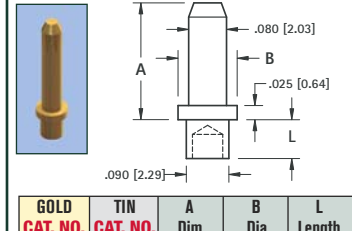

TIN CAT. NO.	Mtg. Hole Dia.
1219	.059 (1.50)

.050 (1.3) PIN - SWAGE MOUNT

GOLD CAT. NO.	TIN CAT. NO.	Mtg. Hole Dia.
1360-2	1361-2	.064 (1.63)

.063 (1.6) PIN - SWAGE MOUNT

GOLD CAT. NO.	TIN CAT. NO.	Mtg. Hole Dia.
1362-2	1363-2	.067 (1.70)

.080 (2.0) PIN - SWAGE MOUNT

GOLD CAT. NO.	TIN CAT. NO.	Mtg. Hole Dia.
1376-2	1377-2	.094 (2.38)

.080 (2.0) PIN - SWAGE MOUNT

GOLD CAT. NO.	TIN CAT. NO.	Mtg. Hole Dia.
1364-2	1365-2	.094 (2.38)

.080 (2.0) PIN - SWAGE MOUNT

GOLD CAT. NO.	TIN CAT. NO.	A Dim.	B Dia.	L Length
1447-1	1455-1	.335 (8.5)	.156 (4.0)	.051 (1.3)
1447-2	1455-2	.400 (10.2)	.125 (3.2)	.094 (2.4)
1447-3	1455-3	.400 (10.2)	.125 (3.2)	.125 (3.2)
1447-4	1455-4	.400 (10.2)	.125 (3.2)	.156 (4.0)