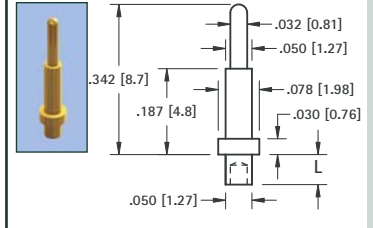

MICRO PINS

.025 (.64) PIN - SWAGE MOUNT

GOLD CAT. NO.	TIN CAT. NO.	Mtg. Hole Dia.
1370-2	1371-2	.052 (1.32)

.030 (.76) PIN - SWAGE MOUNT

GOLD CAT. NO.	TIN CAT. NO.	L Length	Mtg. Hole Dia.
1374-1	1375-1	.051 (1.3)	.067 (1.70)
1374-2	1375-2	.082 (2.1)	
1374-3	1375-3	.113 (2.9)	

.031 (.79) PIN - SOLDER MOUNT

GOLD CAT. NO.	TIN CAT. NO.	Mtg. Hole Dia.
1352-1	1353-1	.043 (1.09)

.032 (.81) PIN - SWAGE MOUNT

GOLD CAT. NO.	TIN CAT. NO.	L Length	Mtg. Hole Dia.
1354-1	1355-1	.051 (1.3)	.052 (1.32)
1354-2	1355-2	.082 (2.1)	(1.32)

.035 (.90) PIN - SWAGE MOUNT

GOLD CAT. NO.	TIN CAT. NO.	Mtg. Hole Dia.
1380-1	1381-1	.062 (1.57)

.040 (1.0) PIN - SWAGE MOUNT

GOLD CAT. NO.	TIN CAT. NO.	L Length	Mtg. Hole Dia.
1356-1	1357-1	.051 (1.3)	.076 (1.93)
1356-2	1357-2	.082 (2.1)	
1356-3	1357-3	.113 (2.9)	

.040 (1.0) PIN - SWAGE MOUNT

GOLD CAT. NO.	TIN CAT. NO.	L Length	Mtg. Hole Dia.
1358-1	1359-1	.051 (1.3)	.043 (1.09)
1358-2	1359-2	.082 (2.1)	

.040 (1.0) PIN - SWAGE MOUNT

GOLD CAT. NO.	TIN CAT. NO.	L Length	Mtg. Hole Dia.
1405-1	1425-1	.051 (1.3)	.043 (1.09)
1405-2	1425-2	.082 (2.1)	
1405-3	1425-3	.113 (2.9)	