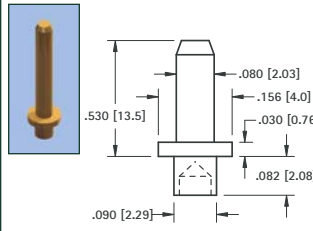

TIN CAT. NO.	Mtg. Hole Dia.
1219	.059 (1.50)

.050 (1.3) PIN - SWAGE MOUNT

GOLD CAT. NO.	TIN CAT. NO.	Mtg. Hole Dia.
1360-2	1361-2	.064 (1.63)

.063 (1.6) PIN - SWAGE MOUNT

GOLD CAT. NO.	TIN CAT. NO.	Mtg. Hole Dia.
1362-2	1363-2	.067 (1.70)

.080 (2.0) PIN - SWAGE MOUNT

GOLD CAT. NO.	TIN CAT. NO.	Mtg. Hole Dia.
1376-2	1377-2	.094 (2.38)

.080 (2.0) PIN - SWAGE MOUNT

GOLD CAT. NO.	TIN CAT. NO.	Mtg. Hole Dia.
1364-2	1365-2	.094 (2.38)

.080 (2.0) PIN - SWAGE MOUNT

GOLD CAT. NO.	TIN CAT. NO.	A Dim.	B Dia.	L Length
1447-1	1455-1	.335 (8.5)	.156 (4.0)	.051 (1.3)
1447-2	1455-2	.400 (10.2)	.125 (3.2)	.094 (2.4)
1447-3	1455-3	.400 (10.2)	.125 (3.2)	.125 (3.2)
1447-4	1455-4	.400 (10.2)	.125 (3.2)	.156 (4.0)