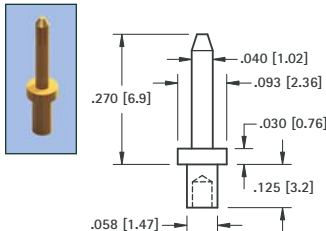

.035 (.90) PIN - SWAGE MOUNT

GOLD CAT. NO.	TIN CAT. NO.	Mtg. Hole Dia.
1380-1	1381-1	.062 (1.57)

.040 (1.0) PIN - SWAGE MOUNT

GOLD CAT. NO.	TIN CAT. NO.	L Length	Mtg. Hole Dia.
1356-1	1357-1	.051 (1.3)	.076 (1.93)
1356-2	1357-2	.082 (2.1)	
1356-3	1357-3	.113 (2.9)	

.040 (1.0) PIN - SWAGE MOUNT

GOLD CAT. NO.	TIN CAT. NO.	L Length	Mtg. Hole Dia.
1358-1	1359-1	.051 (1.3)	.043 (1.09)
1358-2	1359-2	.082 (2.1)	

.040 (1.0) PIN - SWAGE MOUNT

GOLD CAT. NO.	TIN CAT. NO.	L Length	Mtg. Hole Dia.
1405-1	1425-1	.051 (1.3)	.043 (1.09)
1405-2	1425-2	.082 (2.1)	
1405-3	1425-3	.113 (2.9)	

.040 (1.0) PIN - SWAGE MOUNT

GOLD CAT. NO.	TIN CAT. NO.	Mtg. Hole Dia.
1402-3	1422-3	.062 (1.57)

.040 (1.0) KAY PIN - PRESS-FIT

MATERIAL:
Solid Nickel Silver
CAT. NO. 1218
Mtg. Hole
.043 (1.09) Dia.

.040 (1.0) HOLLOW PIN - SWAGE MOUNT

TIN CAT. NO.	Mtg. Hole Dia.
1219	.059 (1.50)

.050 (1.3) PIN - SWAGE MOUNT

GOLD CAT. NO.	TIN CAT. NO.	Mtg. Hole Dia.
1360-2	1361-2	.064 (1.63)

.063 (1.6) PIN - SWAGE MOUNT

GOLD CAT. NO.	TIN CAT. NO.	Mtg. Hole Dia.
1362-2	1363-2	.067 (1.70)