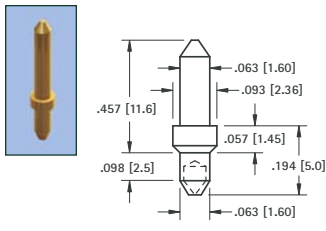

.040 (1.0) PIN - SWAGE MOUNT

GOLD CAT. NO.	TIN CAT. NO.	L Length	Mtg. Hole Dia.
1358-1	1359-1	.051 (1.3)	.043 (1.09)
1358-2	1359-2	.082 (2.1)	

.040 (1.0) PIN - SWAGE MOUNT

GOLD CAT. NO.	TIN CAT. NO.	L Length	Mtg. Hole Dia.
1405-1	1425-1	.051 (1.3)	.043 (1.09)
1405-2	1425-2	.082 (2.1)	
1405-3	1425-3	.113 (2.9)	

.040 (1.0) PIN - SWAGE MOUNT

GOLD CAT. NO.	TIN CAT. NO.	Mtg. Hole Dia.
1402-3	1422-3	.062 (1.57)

.040 (1.0) KAY PIN - PRESS-FIT

MATERIAL:
Solid Nickel Silver
CAT. NO. 1218
Mtg. Hole
.043 (1.09) Dia.

.040 (1.0) HOLLOW PIN - SWAGE MOUNT

TIN CAT. NO.	Mtg. Hole Dia.
1219	.059 (1.50)

.050 (1.3) PIN - SWAGE MOUNT

GOLD CAT. NO.	TIN CAT. NO.	Mtg. Hole Dia.
1360-2	1361-2	.064 (1.63)

.063 (1.6) PIN - SWAGE MOUNT

GOLD CAT. NO.	TIN CAT. NO.	Mtg. Hole Dia.
1362-2	1363-2	.067 (1.70)

.080 (2.0) PIN - SWAGE MOUNT

GOLD CAT. NO.	TIN CAT. NO.	Mtg. Hole Dia.
1376-2	1377-2	.094 (2.38)

.080 (2.0) PIN - SWAGE MOUNT

GOLD CAT. NO.	TIN CAT. NO.	Mtg. Hole Dia.
1364-2	1365-2	.094 (2.38)

.080 (2.0) PIN - SWAGE MOUNT