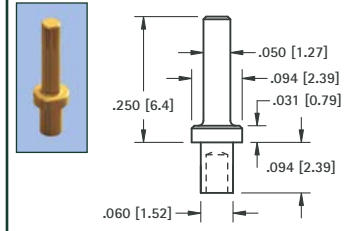

.040 (1.0) PIN - SWAGE MOUNT

GOLD CAT. NO.	TIN CAT. NO.	L Length	Mtg. Hole Dia.
1358-1	1359-1	.051 (1.3)	.043 (1.09)
1358-2	1359-2	.082 (2.1)	

.040 (1.0) PIN - SWAGE MOUNT

GOLD CAT. NO.	TIN CAT. NO.	L Length	Mtg. Hole Dia.
1405-1	1425-1	.051 (1.3)	.043 (1.09)
1405-2	1425-2	.082 (2.1)	
1405-3	1425-3	.113 (2.9)	

.040 (1.0) PIN - SWAGE MOUNT

GOLD CAT. NO.	TIN CAT. NO.	Mtg. Hole Dia.
1402-3	1422-3	.062 (1.57)

.040 (1.0) KAY PIN - PRESS-FIT

MATERIAL:
Solid Nickel Silver
CAT. NO. 1218
Mtg. Hole
.043 (1.09) Dia.

.040 (1.0) HOLLOW PIN - SWAGE MOUNT

TIN CAT. NO.	Mtg. Hole Dia.
1219	.059 (1.50)

.050 (1.3) PIN - SWAGE MOUNT

GOLD CAT. NO.	TIN CAT. NO.	Mtg. Hole Dia.
1360-2	1361-2	.064 (1.63)

.063 (1.6) PIN - SWAGE MOUNT

GOLD CAT. NO.	TIN CAT. NO.	Mtg. Hole Dia.
1362-2	1363-2	.067 (1.70)

.080 (2.0) PIN - SWAGE MOUNT

GOLD CAT. NO.	TIN CAT. NO.	Mtg. Hole Dia.
1376-2	1377-2	.094 (2.38)

.080 (2.0) PIN - SWAGE MOUNT

GOLD CAT. NO.	TIN CAT. NO.	Mtg. Hole Dia.
1364-2	1365-2	.094 (2.38)

.080 (2.0) PIN - SWAGE MOUNT