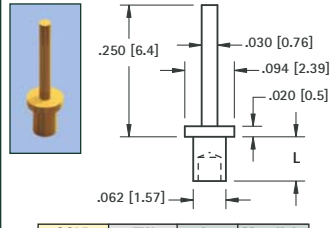

MICRO PINS

.025 (.64) PIN - SWAGE MOUNT

GOLD CAT. NO.	TIN CAT. NO.	Mtg. Hole Dia.
1370-2	1371-2	.052 (1.32)

.030 (.76) PIN - SWAGE MOUNT

GOLD CAT. NO.	TIN CAT. NO.	L Length	Mtg. Hole Dia.
1374-1	1375-1	.051 (1.3)	.067 (1.70)
1374-2	1375-2	.082 (2.1)	
1374-3	1375-3	.113 (2.9)	

.031 (.79) PIN - SOLDER MOUNT

GOLD CAT. NO.	TIN CAT. NO.	Mtg. Hole Dia.
1352-1	1353-1	.043 (1.09)

.032 (.81) PIN - SWAGE MOUNT

GOLD CAT. NO.	TIN CAT. NO.	L Length	Mtg. Hole Dia.
1354-1	1355-1	.051 (1.3)	.052 (1.32)
1354-2	1355-2	.082 (2.1)	(1.32)

.035 (.90) PIN - SWAGE MOUNT

GOLD CAT. NO.	TIN CAT. NO.	Mtg. Hole Dia.
1380-1	1381-1	.062 (1.57)

.040 (1.0) PIN - SWAGE MOUNT

GOLD CAT. NO.	TIN CAT. NO.	L Length	Mtg. Hole Dia.
1356-1	1357-1	.051 (1.3)	.076 (1.93)
1356-2	1357-2	.082 (2.1)	
1356-3	1357-3	.113 (2.9)	

.040 (1.0) PIN - SWAGE MOUNT

GOLD CAT. NO.	TIN CAT. NO.	L Length	Mtg. Hole Dia.
1358-1	1359-1	.051 (1.3)	.043 (1.09)
1358-2	1359-2	.082 (2.1)	

.040 (1.0) PIN - SWAGE MOUNT

GOLD CAT. NO.	TIN CAT. NO.	L Length	Mtg. Hole Dia.
1405-1	1425-1	.051 (1.3)	.043 (1.09)
1405-2	1425-2	.082 (2.1)	
1405-3	1425-3	.113 (2.9)	