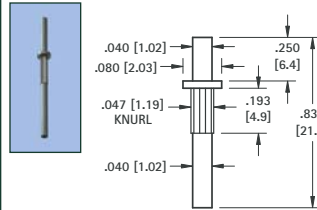

.035 (.90) PIN - SWAGE MOUNT

GOLD CAT. NO.	TIN CAT. NO.	Mtg. Hole Dia.
1380-1	1381-1	.062 (1.57)

.040 (1.0) PIN - SWAGE MOUNT

GOLD CAT. NO.	TIN CAT. NO.	L Length	Mtg. Hole Dia.
1356-1	1357-1	.051 (1.3)	.076 (1.93)
1356-2	1357-2	.082 (2.1)	
1356-3	1357-3	.113 (2.9)	

.040 (1.0) PIN - SWAGE MOUNT

GOLD CAT. NO.	TIN CAT. NO.	L Length	Mtg. Hole Dia.
1358-1	1359-1	.051 (1.3)	.043 (1.09)
1358-2	1359-2	.082 (2.1)	

.040 (1.0) PIN - SWAGE MOUNT

GOLD CAT. NO.	TIN CAT. NO.	L Length	Mtg. Hole Dia.
1405-1	1425-1	.051 (1.3)	.043 (1.09)
1405-2	1425-2	.082 (2.1)	
1405-3	1425-3	.113 (2.9)	

.040 (1.0) PIN - SWAGE MOUNT

GOLD CAT. NO.	TIN CAT. NO.	Mtg. Hole Dia.
1402-3	1422-3	.062 (1.57)

.040 (1.0) KAY PIN - PRESS-FIT

MATERIAL:
Solid Nickel Silver
CAT. NO. 1218
Mtg. Hole
.043 (1.09) Dia.

.040 (1.0) HOLLOW PIN - SWAGE MOUNT

TIN CAT. NO.	Mtg. Hole Dia.
1219	.059 (1.50)

.050 (1.3) PIN - SWAGE MOUNT

GOLD CAT. NO.	TIN CAT. NO.	Mtg. Hole Dia.
1360-2	1361-2	.064 (1.63)

.063 (1.6) PIN - SWAGE MOUNT

GOLD CAT. NO.	TIN CAT. NO.	Mtg. Hole Dia.
1362-2	1363-2	.067 (1.70)