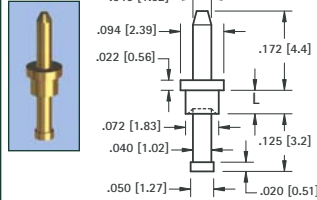

MICRO PINS

.025 (.64) PIN - SWAGE MOUNT

GOLD CAT. NO.	TIN CAT. NO.	Mtg. Hole Dia.
1370-2	1371-2	.052 (1.32)

.030 (.76) PIN - SWAGE MOUNT

GOLD CAT. NO.	TIN CAT. NO.	L Length	Mtg. Hole Dia.
1374-1	1375-1	.051 (1.3)	.067 (1.70)
1374-2	1375-2	.082 (2.1)	
1374-3	1375-3	.113 (2.9)	

.031 (.79) PIN - SOLDER MOUNT

GOLD CAT. NO.	TIN CAT. NO.	Mtg. Hole Dia.
1352-1	1353-1	.043 (1.09)

.032 (.81) PIN - SWAGE MOUNT

GOLD CAT. NO.	TIN CAT. NO.	L Length	Mtg. Hole Dia.
1354-1	1355-1	.051 (1.3)	.052 (1.32)
1354-2	1355-2	.082 (2.1)	(1.32)

.035 (.90) PIN - SWAGE MOUNT

GOLD CAT. NO.	TIN CAT. NO.	Mtg. Hole Dia.
1380-1	1381-1	.062 (1.57)

.040 (1.0) PIN - SWAGE MOUNT

GOLD CAT. NO.	TIN CAT. NO.	L Length	Mtg. Hole Dia.
1356-1	1357-1	.051 (1.3)	.076 (1.93)
1356-2	1357-2	.082 (2.1)	
1356-3	1357-3	.113 (2.9)	

.040 (1.0) PIN - SWAGE MOUNT

GOLD CAT. NO.	TIN CAT. NO.	L Length	Mtg. Hole Dia.
1358-1	1359-1	.051 (1.3)	.043 (1.09)
1358-2	1359-2	.082 (2.1)	

.040 (1.0) PIN - SWAGE MOUNT

GOLD CAT. NO.	TIN CAT. NO.	L Length	Mtg. Hole Dia.
1405-1	1425-1	.051 (1.3)	.043 (1.09)
1405-2	1425-2	.082 (2.1)	
1405-3	1425-3	.113 (2.9)	