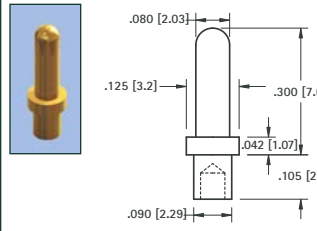

.040 (1.0) PIN - SWAGE MOUNT

GOLD CAT. NO.	TIN CAT. NO.	Mtg. Hole Dia.
1402-3	1422-3	.062 (1.57)

.040 (1.0) KAY PIN - PRESS-FIT

MATERIAL:
Solid Nickel Silver
CAT. NO. 1218
Mtg. Hole
.043 (1.09) Dia.

.040 (1.0) HOLLOW PIN - SWAGE MOUNT

TIN CAT. NO.	Mtg. Hole Dia.
1219	.059 (1.50)

.050 (1.3) PIN - SWAGE MOUNT

GOLD CAT. NO.	TIN CAT. NO.	Mtg. Hole Dia.
1360-2	1361-2	.064 (1.63)

.063 (1.6) PIN - SWAGE MOUNT

GOLD CAT. NO.	TIN CAT. NO.	Mtg. Hole Dia.
1362-2	1363-2	.067 (1.70)

.080 (2.0) PIN - SWAGE MOUNT

GOLD CAT. NO.	TIN CAT. NO.	Mtg. Hole Dia.
1376-2	1377-2	.094 (2.38)

.080 (2.0) PIN - SWAGE MOUNT

GOLD CAT. NO.	TIN CAT. NO.	Mtg. Hole Dia.
1364-2	1365-2	.094 (2.38)

.080 (2.0) PIN - SWAGE MOUNT

GOLD CAT. NO.	TIN CAT. NO.	A Dim.	B Dia.	L Length
1447-1	1455-1	.335 (8.5)	.156 (4.0)	.051 (1.3)
1447-2	1455-2	.400 (10.2)	.125 (3.2)	.094 (2.4)
1447-3	1455-3	.400 (10.2)	.125 (3.2)	.125 (3.2)
1447-4	1455-4	.400 (10.2)	.125 (3.2)	.156 (4.0)