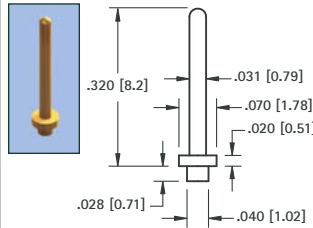

MICRO PINS

.025 (.64) PIN - SWAGE MOUNT

GOLD CAT. NO.	TIN CAT. NO.	Mtg. Hole Dia.
1370-2	1371-2	.052 (1.32)

.030 (.76) PIN - SWAGE MOUNT

GOLD CAT. NO.	TIN CAT. NO.	L Length	Mtg. Hole Dia.
1374-1	1375-1	.051 (1.3)	.067 (1.70)
1374-2	1375-2	.082 (2.1)	
1374-3	1375-3	.113 (2.9)	

.031 (.79) PIN - SOLDER MOUNT

GOLD CAT. NO.	TIN CAT. NO.	Mtg. Hole Dia.
1352-1	1353-1	.043 (1.09)

.032 (.81) PIN - SWAGE MOUNT

GOLD CAT. NO.	TIN CAT. NO.	L Length	Mtg. Hole Dia.
1354-1	1355-1	.051 (1.3)	.052 (1.32)
1354-2	1355-2	.082 (2.1)	(1.32)

.035 (.90) PIN - SWAGE MOUNT

GOLD CAT. NO.	TIN CAT. NO.	Mtg. Hole Dia.
1380-1	1381-1	.062 (1.57)

.040 (1.0) PIN - SWAGE MOUNT

GOLD CAT. NO.	TIN CAT. NO.	L Length	Mtg. Hole Dia.
1356-1	1357-1	.051 (1.3)	.076 (1.93)
1356-2	1357-2	.082 (2.1)	
1356-3	1357-3	.113 (2.9)	

.040 (1.0) PIN - SWAGE MOUNT

GOLD CAT. NO.	TIN CAT. NO.	L Length	Mtg. Hole Dia.
1358-1	1359-1	.051 (1.3)	.043 (1.09)
1358-2	1359-2	.082 (2.1)	

.040 (1.0) PIN - SWAGE MOUNT

GOLD CAT. NO.	TIN CAT. NO.	L Length	Mtg. Hole Dia.
1405-1	1425-1	.051 (1.3)	.043 (1.09)
1405-2	1425-2	.082 (2.1)	
1405-3	1425-3	.113 (2.9)	