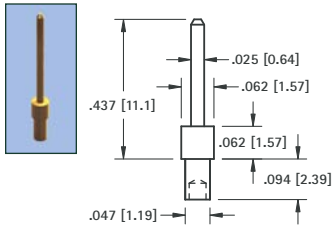

MICRO PINS

.025 (.64) PIN - SWAGE MOUNT

GOLD CAT. NO.	TIN CAT. NO.	Mtg. Hole Dia.
1370-2	1371-2	.052 (1.32)

.030 (.76) PIN - SWAGE MOUNT

GOLD CAT. NO.	TIN CAT. NO.	L Length	Mtg. Hole Dia.
1374-1	1375-1	.051 (1.3)	.067 (1.70)
1374-2	1375-2	.082 (2.1)	
1374-3	1375-3	.113 (2.9)	

.031 (.79) PIN - SOLDER MOUNT

GOLD CAT. NO.	TIN CAT. NO.	Mtg. Hole Dia.
1352-1	1353-1	.043 (1.09)

.032 (.81) PIN - SWAGE MOUNT

GOLD CAT. NO.	TIN CAT. NO.	L Length	Mtg. Hole Dia.
1354-1	1355-1	.051 (1.3)	.052 (1.32)
1354-2	1355-2	.082 (2.1)	(1.32)

.035 (.90) PIN - SWAGE MOUNT

GOLD CAT. NO.	TIN CAT. NO.	Mtg. Hole Dia.
1380-1	1381-1	.062 (1.57)

.040 (1.0) PIN - SWAGE MOUNT

GOLD CAT. NO.	TIN CAT. NO.	L Length	Mtg. Hole Dia.
1356-1	1357-1	.051 (1.3)	.076 (1.93)
1356-2	1357-2	.082 (2.1)	
1356-3	1357-3	.113 (2.9)	

.040 (1.0) PIN - SWAGE MOUNT

GOLD CAT. NO.	TIN CAT. NO.	L Length	Mtg. Hole Dia.
1358-1	1359-1	.051 (1.3)	.043 (1.09)
1358-2	1359-2	.082 (2.1)	

.040 (1.0) PIN - SWAGE MOUNT

GOLD CAT. NO.	TIN CAT. NO.	L Length	Mtg. Hole Dia.
1405-1	1425-1	.051 (1.3)	.043 (1.09)
1405-2	1425-2	.082 (2.1)	
1405-3	1425-3	.113 (2.9)	