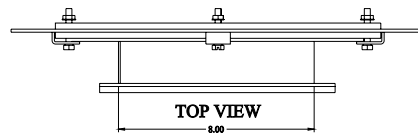

PART No. 1487EV2

for more information visit

www.hammfg.com

Data subject to change without notice

Isometric drawing Not to Scale

ISOMETRIC VIEW

TOP VIEW
2.00

BACK VIEW

SIDE VIEW
2.00

FRONT VIEW

SIDE VIEW

BOTTOM VIEW