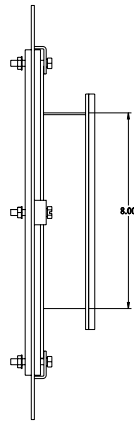

PART No. 1487EV2

for more information visit

www.hammfg.com

Data subject to change without notice

Isometric drawing Not to Scale

ISOMETRIC VIEW

TOP VIEW
2.00

BACK VIEW

SIDE VIEW
2.00

FRONT VIEW

SIDE VIEW

BOTTOM VIEW