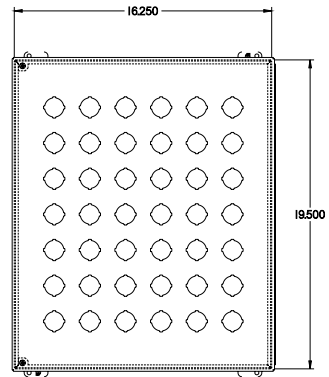

 **PART No. 1489P42**
for more information visit
www.hammg.com
Data subject to change without notice
Isometric drawing Not to Scale

INNER PANEL

BACK VIEW

LEFT SIDE VIEW

FRONT VIEW

BOTTOM VIEW

TOP VIEW

ISOMETRIC VIEW

RIGHT SIDE VIEW