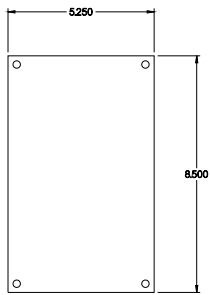

PART No. 1489P6
for more information visit
www.hammfg.com
Data subject to change without notice
Isometric drawing Not to Scale

INNER PANEL

BACK VIEW

LEFT SIDE VIEW

TOP VIEW

FRONT VIEW

ISOMETRIC VIEW

RIGHT SIDE VIEW

BOTTOM VIEW