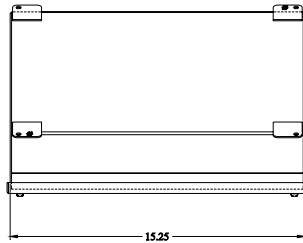

PART No. 1490MK30
 for more information visit
www.hammfg.com
 Data subject to change without notice
 Isometric drawing Not to Scale

TOP VIEW

ISOMETRIC VIEW

BACK VIEW

LEFT SIDE VIEW

FRONT VIEW

RIGHT SIDE VIEW

BOTTOM VIEW