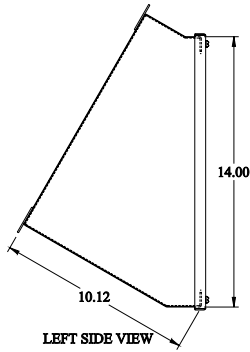

PART No. 1490MK30
 for more information visit
www.hammfg.com
 Data subject to change without notice
 Isometric drawing Not to Scale

TOP VIEW

ISOMETRIC VIEW

BACK VIEW

LEFT SIDE VIEW

FRONT VIEW

RIGHT SIDE VIEW

BOTTOM VIEW