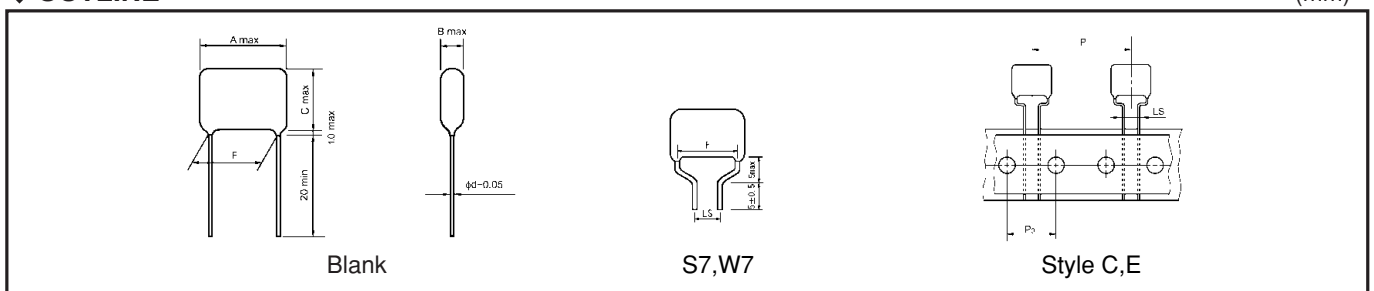

◆ OUTLINE

(mm)

◆ PART NUMBER

↓

Symbol	U _R
800	800VDC/250VAC
121	1250VDC/400VAC
161	1600VDC/700VAC

↓

Symbol	Tolerance
H	± 3%
J	± 5%

↓

Symbol	Lead style	Symbol	Lead style
Blank	Long lead type	TJ	Style C, Ammo pack P=25.4 Po=12.7 LS=5.0
S7	Lead forming cut LS=5.0	TN	Style E, Ammo pack P=30.0 Po=15.0 LS=7.5
W7	Lead forming cut LS=7.5		