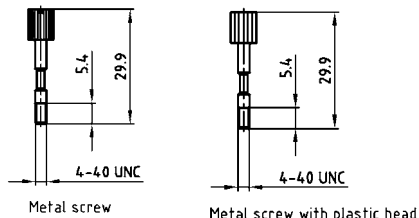

D-SUB PLASTIC HOOD

Side cable entry – 9-50 pos. – With and without internal shielding

RoHS compliant – CSA listed, File No.: LR 115000-1 – UL listed, File No.: E202784

DESCRIPTION

- Material: Polycarbonate Black or Grey + Glas filled
- Design:
 - without shielding
 - with internal shielding
- Fastening:
 - Metal jack screw with plastic head or full metal jack screws
- Press-fit housing assembly
- Attenuation factor at 10 MHz > 60dB (shielded version)
- Bulk or single packaged units

PRODUCT DRAWING

9 pos.

15-50 pos.

No. of pos.	A	B	C	D	Ø E
09	31.30	25.00	39.15	15.00	8.00
15	39.62	33.30	39.15	15.00	9.00
25	53.52	47.00	39.15	15.00	11.00
37	69.80	63.50	39.15	15.00	11.00
50	67.41	61.10	39.15	19.00	14.50

ORDER DATA

D-SUB PLASTIC HOOD – SIDE CABLE ENTRY - UNSHIELDED		
No. of pos.	Design	Part Number
09	Black housing / Metal jack screw / Plastic head	165 X 11709 X
15	Black housing / Metal jack screw / Plastic head	165 X 11719 X
25	Black housing / Metal jack screw / Plastic head	165 X 11729 X
37	Black housing / Metal jack screw / Plastic head	165 X 11739 X
50	Black housing / Metal jack screw / Plastic head	165 X 11749 X
09	Black housing / Full metal jack screw	165 X 00829 A
15	Black housing / Full metal jack screw	165 X 00839 A
25	Black housing / Full metal jack screw	165 X 00849 A
37	Black housing / Full metal jack screw	165 X 00859 A
50	Black housing / Full metal jack screw	165 X 00869 A
09	Grey housing / Metal jack screw / Plastic head	165 X 16019 X
15	Grey housing / Metal jack screw / Plastic head	165 X 16029 X
25	Grey housing / Metal jack screw / Plastic head	165 X 16039 X
37	Grey housing / Metal jack screw / Plastic head	165 X 16049 X
50	Grey housing / Metal jack screw / Plastic head	165 X 16059 X
09	Grey housing / Full metal jack screw	165 X 16069 X
15	Grey housing / Full metal jack screw	165 X 16079 X
25	Grey housing / Full metal jack screw	165 X 16089 X
37	Grey housing / Full metal jack screw	165 X 16099 X
50	Grey housing / Full metal jack screw	165 X 16109 X