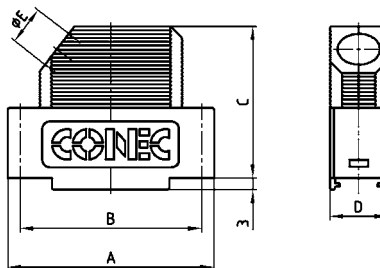

D-SUB PLASTIC HOOD

Side cable entry – 9-50 pos. – With and without internal shielding

RoHS compliant – CSA listed, File No.: LR 115000-1 – UL listed, File No.: E202784

DESCRIPTION

- Material: Polycarbonate Black or Grey + Glas filled
- Design:
 - without shielding
 - with internal shielding
- Fastening:
 - Metal jack screw with plastic head or full metal jack screws
- Press-fit housing assembly
- Attenuation factor at 10 MHz > 60dB (shielded version)
- Bulk or single packaged units

PRODUCT DRAWING

9 pos.

15-50 pos.

No. of pos.	A	B	C	D	Ø E
09	31.30	25.00	39.15	15.00	8.00
15	39.62	33.30	39.15	15.00	9.00
25	53.52	47.00	39.15	15.00	11.00
37	69.80	63.50	39.15	15.00	11.00
50	67.41	61.10	39.15	19.00	14.50

ORDER DATA

D-SUB PLASTIC HOOD – SIDE CABLE ENTRY - UNSHIELDED		
No. of pos.	Design	Part Number
09	Black housing / Metal jack screw / Plastic head	165 X 11709 X
15	Black housing / Metal jack screw / Plastic head	165 X 11719 X
25	Black housing / Metal jack screw / Plastic head	165 X 11729 X
37	Black housing / Metal jack screw / Plastic head	165 X 11739 X
50	Black housing / Metal jack screw / Plastic head	165 X 11749 X
09	Black housing / Full metal jack screw	165 X 00829 A
15	Black housing / Full metal jack screw	165 X 00839 A
25	Black housing / Full metal jack screw	165 X 00849 A
37	Black housing / Full metal jack screw	165 X 00859 A
50	Black housing / Full metal jack screw	165 X 00869 A
09	Grey housing / Metal jack screw / Plastic head	165 X 16019 X
15	Grey housing / Metal jack screw / Plastic head	165 X 16029 X
25	Grey housing / Metal jack screw / Plastic head	165 X 16039 X
37	Grey housing / Metal jack screw / Plastic head	165 X 16049 X
50	Grey housing / Metal jack screw / Plastic head	165 X 16059 X
09	Grey housing / Full metal jack screw	165 X 16069 X
15	Grey housing / Full metal jack screw	165 X 16079 X
25	Grey housing / Full metal jack screw	165 X 16089 X
37	Grey housing / Full metal jack screw	165 X 16099 X
50	Grey housing / Full metal jack screw	165 X 16109 X