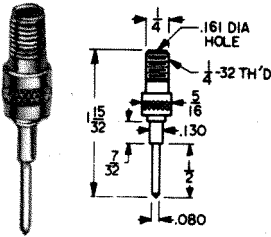

Designers' Choice

TEST TIPS & PLUGS

SPECIFICATIONS: Tips: Brass, Nickel Plate
 Handles: Nylon 6/6, Available in Red or Black
 Rating: 10 Amps AC for 100°C temperature rise, continuous duty

FORCE FIT SOLDERLESS TIPS

SENIOR

CAT. NO. 1690

JUNIOR

CAT. NO. 1680

SOLDERLESS - .080 DIA. TIP PLUGS

Fully insulated molded nylon sleeve. Maximum reliability with minimum contact resistance. Recessed metal head eliminates possibility of shock or grounding. Designed for solderless connection of up to 16 gauge stranded wire which fits through handle and tip and is secured by screwing handle tight. Current rating 10 Amps. Fits all standard tip jacks.

SELECTION OF COLORS

CAT. NO.	COLOR	CAT. NO.	COLOR
6000	WHITE	6003	GREEN
6001	RED	6004	YELLOW
6002	BLACK	6005	BLUE

THREADED SOLDERLESS TIP

SENIOR

CAT. NO. 1691

JUNIOR

CAT. NO. 1681

MINIATURE - .080 DIA. TIP PLUGS

Designed for miniaturization where space is critical. Solder lead connection. Maximum reliability with minimum contact resistance. Base of tip is recessed to eliminate shock or grounding. Fits horizontal tip jacks. Current rating: 10 Amps.