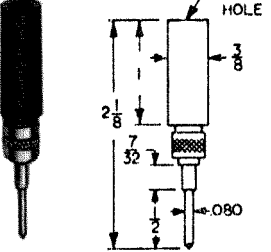

SENIOR

CAT. NO. 1690

JUNIOR

CAT. NO. 1680

SOLDERLESS - .080 DIA. TIP PLUGS

Fully insulated molded nylon sleeve. Maximum reliability with minimum contact resistance. Recessed metal head eliminates possibility of shock or grounding. Designed for solderless connection of up to 16 gauge stranded wire which fits through handle and tip and is secured by screwing handle tight. Current rating 10 Amps. Fits all standard tip jacks.

Designed for miniaturization where space is critical. Solder lead connection. Maximum reliability with minimum contact resistance. Base of tip is recessed to eliminate shock or grounding. Fits horizontal tip jacks. Current rating: 10 Amps.

SELECTION OF COLORS

CAT. NO.	COLOR	CAT. NO.	COLOR
6006	WHITE	6009	GREEN
6007	RED	6010	YELLOW
6008	BLACK	6011	BLUE

INSULATED SOLDERLESS TIP

SENIOR

CAT. NO. 1660- RED
 CAT. NO. 1661- BLACK

JUNIOR

CAT. NO. 1670- RED
 CAT. NO. 1671- BLACK

STREAMLINE TIPS

CAT. NO. 1615 - RED
 CAT. NO. 1616 - BLACK

CAT. NO.	A
3022-12	.120
3022-20	.093

HEAVY DUTY

CAT. NO. 3017 - RED
 CAT. NO. 3018 - BLACK
 CAT. NO. 3019 - TIP ONLY

NEEDLE TIPS

CAT. NO. 3015 - RED
 CAT. NO. 3016 - BLACK
 CAT. NO. 3014 - TIP ONLY