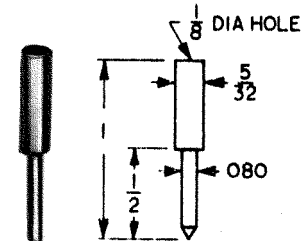

Designed for miniaturization where space is critical. Solder lead connection. Maximum reliability with minimum contact resistance. Base of tip is recessed to eliminate shock or grounding. Fits horizontal tip jacks. Current rating: 10 Amps.

SELECTION OF COLORS

CAT. NO.	COLOR	CAT. NO.	COLOR
6006	WHITE	6009	GREEN
6007	RED	6010	YELLOW
6008	BLACK	6011	BLUE

INSULATED SOLDERLESS TIP

SENIOR

CAT. NO. 1660- RED
 CAT. NO. 1661- BLACK

JUNIOR

CAT. NO. 1670- RED
 CAT. NO. 1671- BLACK

STREAMLINE TIPS

CAT. NO. 1615 - RED
 CAT. NO. 1616 - BLACK

CAT. NO.	A
3022-12	.120
3022-20	.093

HEAVY DUTY

CAT. NO. 3017 - RED
 CAT. NO. 3018 - BLACK
 CAT. NO. 3019 - TIP ONLY

NEEDLE TIPS

CAT. NO. 3015 - RED
 CAT. NO. 3016 - BLACK
 CAT. NO. 3014 - TIP ONLY

STANDARD PHONE TIPS

Ideal for replacement tip for headset, speaker, or extension cord. Cat. No. 1601 Tip accommodates heavier wire.

CAT. NO. 1600

CAT. NO. 1601