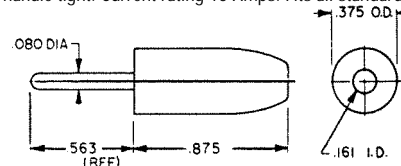

Designers' Choice

TEST TIPS & PLUGS

SPECIFICATIONS: Tips: Brass, Nickel Plate
 Handles: Nylon 6/6, Available in Red or Black
 Rating: 10 Amps AC for 100°C temperature rise, continuous duty

FORCE FIT SOLDERLESS TIPS

SENIOR

CAT. NO. 1690

JUNIOR

CAT. NO. 1680

SOLDERLESS - .080 DIA. TIP PLUGS

Fully insulated molded nylon sleeve. Maximum reliability with minimum contact resistance. Recessed metal head eliminates possibility of shock or grounding. Designed for solderless connection of up to 16 gauge stranded wire which fits through handle and tip and is secured by screwing handle tight. Current rating 10 Amps. Fits all standard tip jacks.

SELECTION OF COLORS

CAT. NO.	COLOR	CAT. NO.	COLOR
6000	WHITE	6003	GREEN
6001	RED	6004	YELLOW
6002	BLACK	6005	BLUE

THREADED SOLDERLESS TIP

SENIOR

CAT. NO. 1691

JUNIOR

CAT. NO. 1681

MINIATURE - .080 DIA. TIP PLUGS

Designed for miniaturization where space is critical. Solder lead connection. Maximum reliability with minimum contact resistance. Base of tip is recessed to eliminate shock or grounding. Fits horizontal tip jacks. Current rating: 10 Amps.