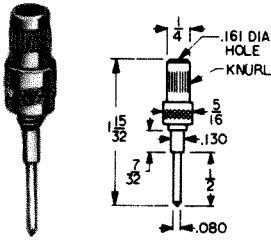

Designers' Choice

TEST TIPS & PLUGS

SPECIFICATIONS: Tips: Brass, Nickel Plate
 Handles: Nylon 6/6, Available in Red or Black
 Rating: 10 Amps AC for 100°C temperature rise, continuous duty

FORCE FIT SOLDERLESS TIPS

SENIOR

CAT. NO. 1690

JUNIOR

CAT. NO. 1680

SOLDERLESS - .080 DIA. TIP PLUGS

Fully insulated molded nylon sleeve. Maximum reliability with minimum contact resistance. Recessed metal head eliminates possibility of shock or grounding. Designed for solderless connection of up to 16 gauge stranded wire which fits through handle and tip and is secured by screwing handle tight. Current rating 10 Amps. Fits all standard tip jacks.

Designed for miniaturization where space is critical. Solder lead connection. Maximum reliability with minimum contact resistance. Base of tip is recessed to eliminate shock or grounding. Fits horizontal tip jacks. Current rating: 10 Amps.

STREAMLINE TIPS

CAT. NO. 1615 - RED
 CAT. NO. 1616 - BLACK

CAT. NO.	A
3022-12	.120
3022-20	.093

HEAVY DUTY

CAT. NO. 3017 - RED
 CAT. NO. 3018 - BLACK
 CAT. NO. 3019 - TIP ONLY

NEEDLE TIPS

CAT. NO. 3015 - RED
 CAT. NO. 3016 - BLACK
 CAT. NO. 3014 - TIP ONLY