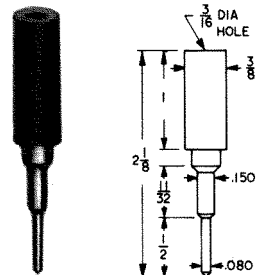

Designed for miniaturization where space is critical. Solder lead connection. Maximum reliability with minimum contact resistance. Base of tip is recessed to eliminate shock or grounding. Fits horizontal tip jacks. Current rating: 10 Amps.

SELECTION OF COLORS

CAT. NO.	COLOR	CAT. NO.	COLOR
6006	WHITE	6009	GREEN
6007	RED	6010	YELLOW
6008	BLACK	6011	BLUE

INSULATED SOLDERLESS TIP

SENIOR

CAT. NO. 1660- RED
 CAT. NO. 1661- BLACK

JUNIOR

CAT. NO. 1670- RED
 CAT. NO. 1671- BLACK

STREAMLINE TIPS

CAT. NO. 1615 - RED
 CAT. NO. 1616 - BLACK

CAT. NO.	A
3022-12	.120
3022-20	.093

HEAVY DUTY

CAT. NO. 3017 - RED
 CAT. NO. 3018 - BLACK
 CAT. NO. 3019 - TIP ONLY

NEEDLE TIPS

CAT. NO. 3015 - RED
 CAT. NO. 3016 - BLACK
 CAT. NO. 3014 - TIP ONLY

STANDARD PHONE TIPS

Ideal for replacement tip for headset, speaker, or extension cord. Cat. No. 1601 Tip accommodates heavier wire.

CAT. NO. 1600

CAT. NO. 1601