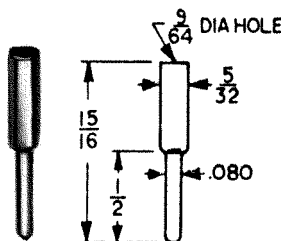

STANDARD PHONE TIPS

Ideal for replacement tip for headset, speaker, or extension cord. Cat. No. 1601 Tip accommodates heavier wire.

CAT. NO. 1600