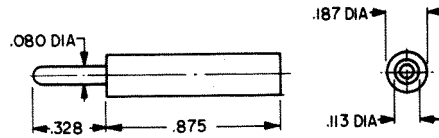

Designers' Choice

TEST TIPS & PLUGS

SPECIFICATIONS: Tips: Brass, Nickel Plate
 Handles: Nylon 6/6, Available in Red or Black
 Rating: 10 Amps AC for 100°C temperature rise, continuous duty

FORCE FIT SOLDERLESS TIPS

SENIOR

CAT. NO. 1690

JUNIOR

CAT. NO. 1680

SOLDERLESS - .080 DIA. TIP PLUGS

Fully insulated molded nylon sleeve. Maximum reliability with minimum contact resistance. Recessed metal head eliminates possibility of shock or grounding. Designed for solderless connection of up to 16 gauge stranded wire which fits through handle and tip and is secured by screwing handle tight. Current rating 10 Amps. Fits all standard tip jacks.

SELECTION OF COLORS

CAT. NO.	COLOR	CAT. NO.	COLOR
6000	WHITE	6003	GREEN
6001	RED	6004	YELLOW
6002	BLACK	6005	BLUE

THREADED SOLDERLESS TIP

SENIOR

CAT. NO. 1691

JUNIOR

CAT. NO. 1681

MINIATURE - .080 DIA. TIP PLUGS

Designed for miniaturization where space is critical. Solder lead connection. Maximum reliability with minimum contact resistance. Base of tip is recessed to eliminate shock or grounding. Fits horizontal tip jacks. Current rating: 10 Amps.