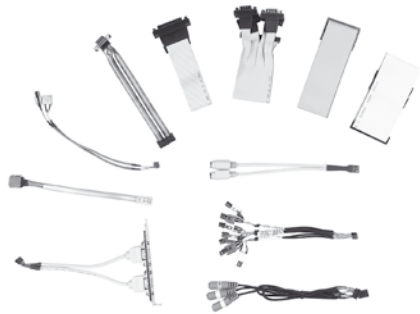

## TF-PER-0101

Wiring Kit for PCM-8500

P/N	Cable Function	Cable Description	Qty
1701400453	IDE Cable 3.5" UDMA-100	40-pin, 2.54mm, Female (45cm)	1
1701340601	Floppy Disk Drive Cable	34-pin, 2.54mm, Female (60cm)	1
1701400180	Serial Port Cable	40-pin, 2.54mm, Female (18cm)	1
1701260301	Parallel Port Cable	26-pin, 2.54mm, Female (30cm)	1
1701150150	CRT Cable	15-pin, 2.54mm, DSUB (15cm)	1
1700080180	TV-out Cable	RCA + S Terminal Connector	1
1709100201	USB Cable	10-pin, 2.00mm, Female	3
1700140510	Audio Cable	CD-in, Line-in/out, MIC-in	1
1700140164	6 Channel Audio Cable	RCA Jack	1
1700080204	Keyboard & Mouse Cable	8-pin, 2.54mm, Female (20cm)	1

## TF-PER-0103

Wiring Kit for PCM-8150

P/N	Cable Function	Cable Description	Qty
1701400453	IDE Cable 3.5" UDMA-100	40-pin, 2.54mm, Female (45cm)	1
1701340600	Floppy Disk Drive Cable	34-pin, 2.00mm, female (60cm)	1
1701400180	Serial Port Cable	40-pin, 2.54mm Pitch, Female, Housing (18cm)	1
1701260308	Parallel Port Cable	26-pin, 2.00mm, Female (30cm)	1
1701160152	CRT Cable	16-pin, 2.54mm, Female (15cm)	1
1700080180	TV-out Cable	RCA + S Terminal Connector	1
1709100201	USB Cable	10-pin, 2.00mm, Female	2
1700140510	Audio Cable	14-pin, 2.00mm, Female, Line-in/out, MIC-in	1
1700140164	6 channel Audio Cable	14-pin, 2.00mm, Female, RCA Jack	1
1700080204	Keyboard & Mouse Cable	8-pin, 2.54mm, Female (20cm)	1
1700200200	DVI Cable	20-pin, 2.00mm, Female (20cm)	1