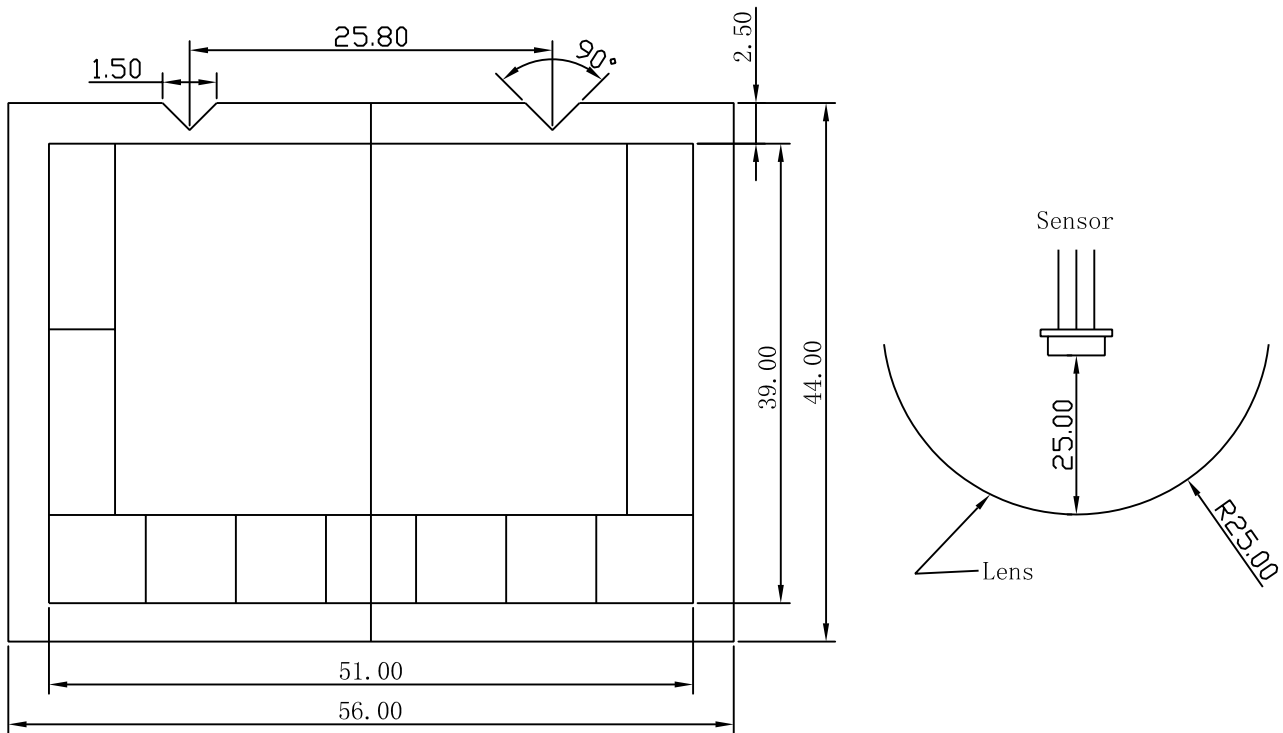

# FRESNEL LENS--8204-1

DIMENSION: (Unit=m/m)

DETECTING AREA: ( Unit = meter )

Side View