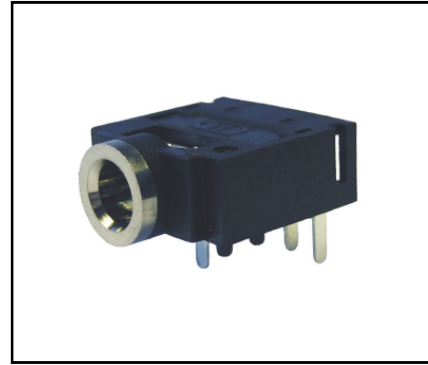

CLIFF

3.5mm STEREO PC JACK SOCKET

**Model: Jack Socket Unswitched
Part No. FC68131**

**Model: Jack Socket Switched
Part No. FC68133**