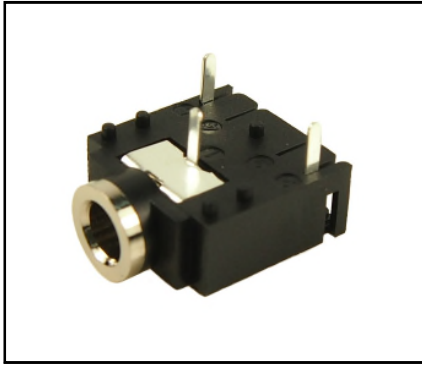

CLIFF

3.5mm STEREO PC JACK SOCKET

**Model: Jack Socket Unswitched
Part No. FC68131**

**Model: Jack Socket Switched
Part No. FC68133**